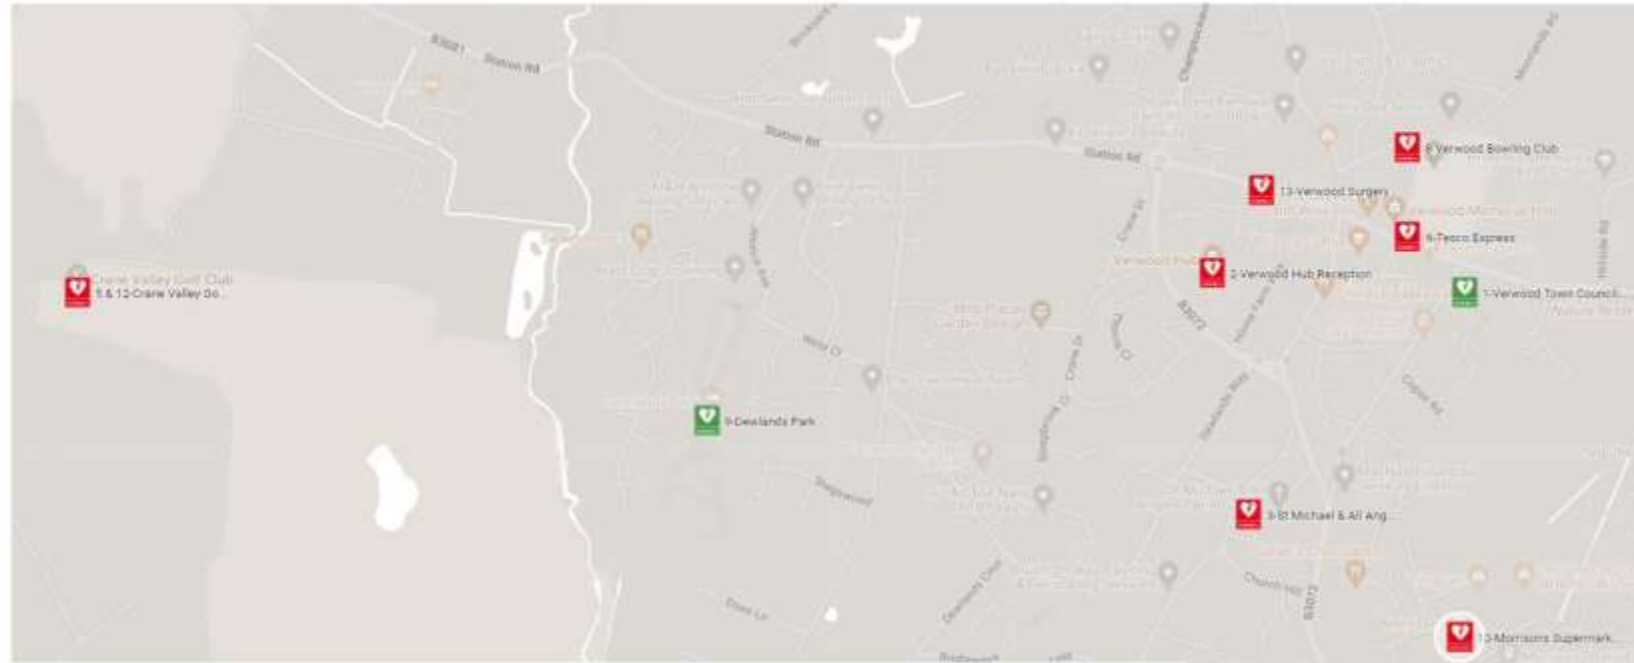

LIMITED ACCESS

<p>1- Verwood Town Council Offices</p> 	<p>24 HOUR ACCESS</p> <p>Vicarage Road Verwood BH31 6DR</p> <p>what3words locator: outdoor.linked.awakening</p>	<p>6- Tesco Express</p>	<p>ACCESS WHEN OPEN</p> <p>2 – 4 Ringwood Road Verwood BH31 7AQ</p> <p>what3words locator: poster.weds.passively</p>
<p>2- The Verwood Hub</p> 	<p>ACCESS WHEN OPEN</p> <p>At Reception Brockway Verwood BH31 7QE</p> <p>what3words locator: salaried.cautious.darkened</p>	<p>7- The Cranborne Practice (Lake Road site)</p>	<p>ACCESS WHEN OPEN</p> <p>Lake Road Surgery Verwood BH31 6EH</p> <p>what3words locator: nests.denim.protests</p>
<p>3- St. Michael's & All Angels Church</p>	<p>ACCESS WHEN OPEN</p> <p>Manor Road Verwood BH31 6DZ</p> <p>what3words locator: steamed.crumple.total</p>	<p>8- Verwood Bowling Club</p>	<p>ACCESS TO MEMBERS AND GUESTS WHEN OPEN</p> <p>Moorlands Road Verwood BH31 7QA</p> <p>what3words locator: pushing.blink.charm</p>
<p>4- Modulek Building – outside</p>	<p>24 HOUR ACCESS</p> <p>19 Bessemer Close Ebblake Industrial Estate Verwood BH31 6AZ</p> <p>what3words locator: emblem.fidgeting.beam</p>	<p>9- Dewlands Park</p> 	<p>24 HOUR ACCESS</p> <p>West Close Off Dewlands Road Verwood BH31 6PR</p> <p>what3words locator: lushly.earmarked.sooner</p>
<p>5- Crane Valley Golf Club</p>	<p>ACCESS WHEN OPEN</p> <p>The Club House Verwood BH31 7LH</p> <p>what3words locator: gratitude.skid.brave</p>	<p>10- Morrisons Supermarket</p>	<p>ACCESS WHEN OPEN</p> <p>Next to Customer Services Chiltern Drive Verwood BH31 6UQ</p> <p>what3words locator: array.knees.values</p>

Verwood Town sites

Cranborne Village sites