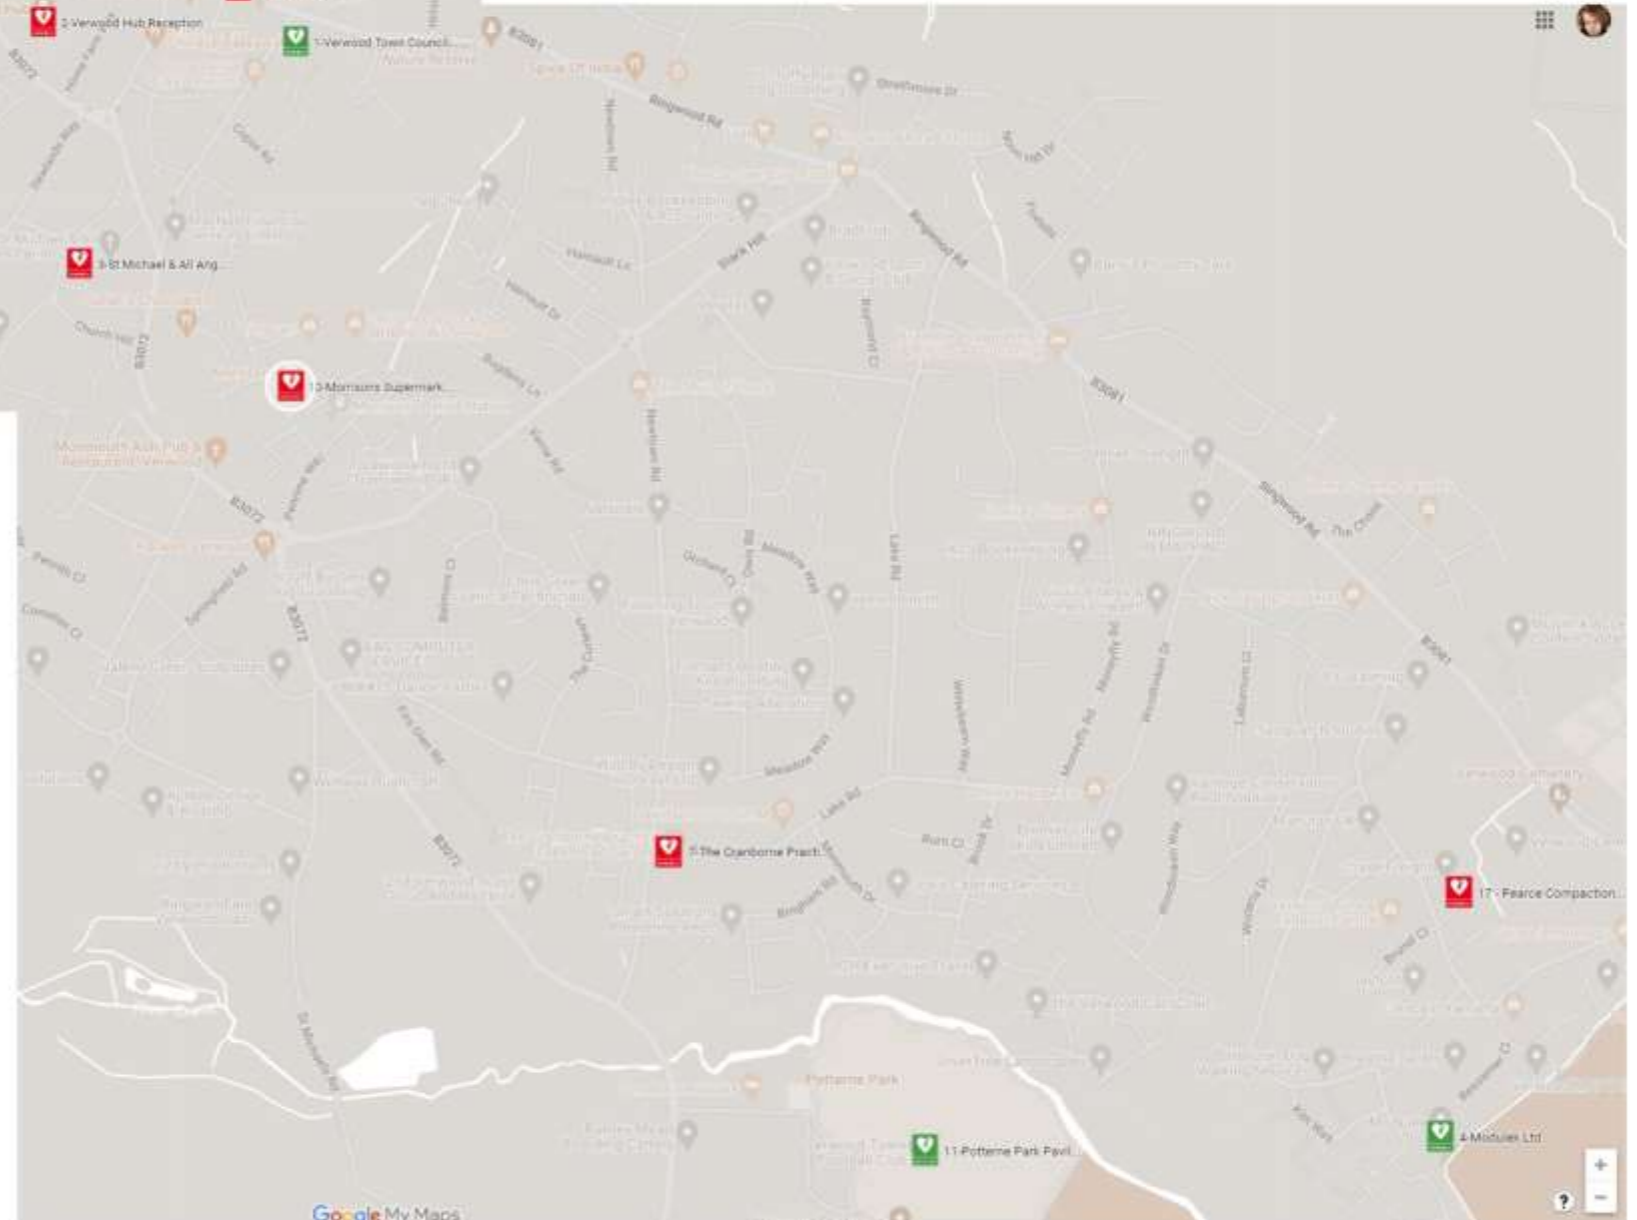

LIMITED ACCESS

<p>1- Verwood Town Council Offices</p> 	<p>24 HOUR ACCESS</p> <p>Vicarage Road Verwood BH31 6DR</p> <p>what3words locator: outdoor.linked.awakening</p>	<p>6- Tesco Express</p>	<p>ACCESS WHEN OPEN</p> <p>2 – 4 Ringwood Road Verwood BH31 7AQ</p> <p>what3words locator: poster.weds.passively</p>
<p>2- The Verwood Hub</p> 	<p>ACCESS WHEN OPEN</p> <p>At Reception Brockway Verwood BH31 7QE</p> <p>what3words locator: salaried.cautious.darkened</p>	<p>7- The Cranborne Practice (Lake Road site)</p>	<p>ACCESS WHEN OPEN</p> <p>Lake Road Surgery Verwood BH31 6EH</p> <p>what3words locator: nests.denim.protests</p>
<p>3- St. Michael's & All Angels Church</p>	<p>ACCESS WHEN OPEN</p> <p>Manor Road Verwood BH31 6DZ</p> <p>what3words locator: steamed.crumple.total</p>	<p>8- Verwood Bowling Club</p>	<p>ACCESS TO MEMBERS AND GUESTS WHEN OPEN</p> <p>Moorlands Road Verwood BH31 7QA</p> <p>what3words locator: pushing.blink.charm</p>
<p>4- Modulek Building – outside</p>	<p>24 HOUR ACCESS</p> <p>19 Bessemer Close Ebblake Industrial Estate Verwood BH31 6AZ</p> <p>what3words locator: emblem.fidgeting.beam</p>	<p>9- Dewlands Park</p> 	<p>24 HOUR ACCESS</p> <p>West Close Off Dewlands Road Verwood BH31 6PR</p> <p>what3words locator: lushly.earmarked.sooner</p>
<p>5- Crane Valley Golf Club</p>	<p>ACCESS WHEN OPEN</p> <p>The Club House Verwood BH31 7LH</p> <p>what3words locator: gratitude.skid.brave</p>	<p>10- Morrisons Supermarket</p>	<p>ACCESS WHEN OPEN</p> <p>Next to Customer Services Chiltern Drive Verwood BH31 6UQ</p> <p>what3words locator: array.knees.values</p>

Verwood Town sites

Cranborne Village sites