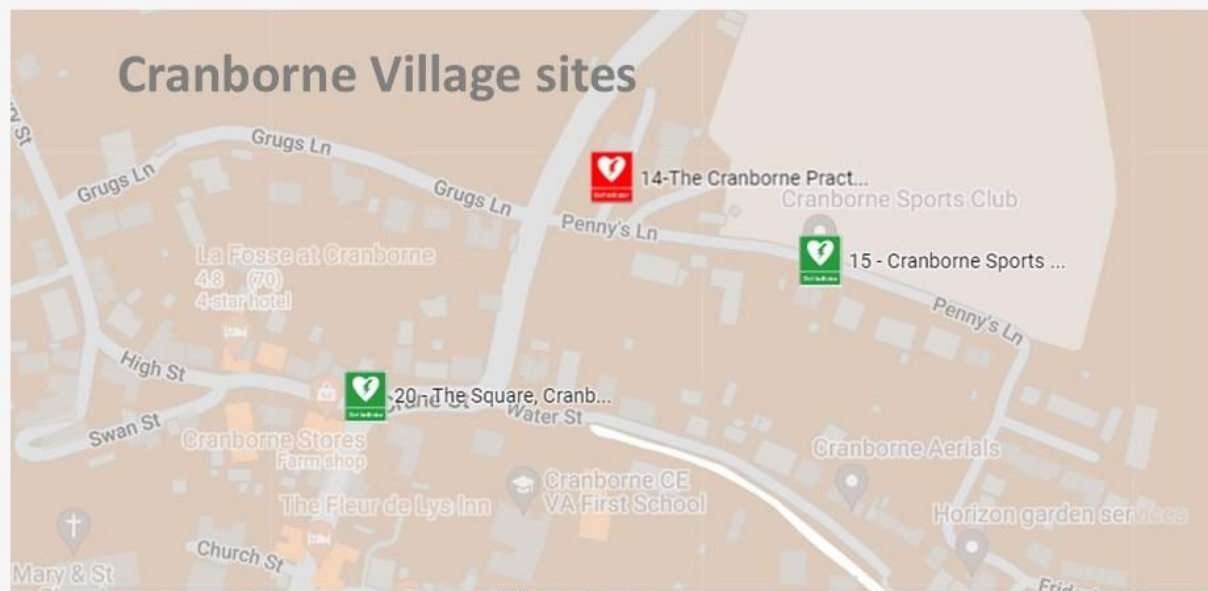

Use the link below to find out more information including an interactive map of these locations that has been created using Google maps>>

<https://bit.ly/3AeYEJu>

Please note these locations were identified by a member of The Cranborne Practice Patient Participation Group (PPG). Neither the Practice nor the PPG can vouch for registration or update maintenance of the equipment at these locations.